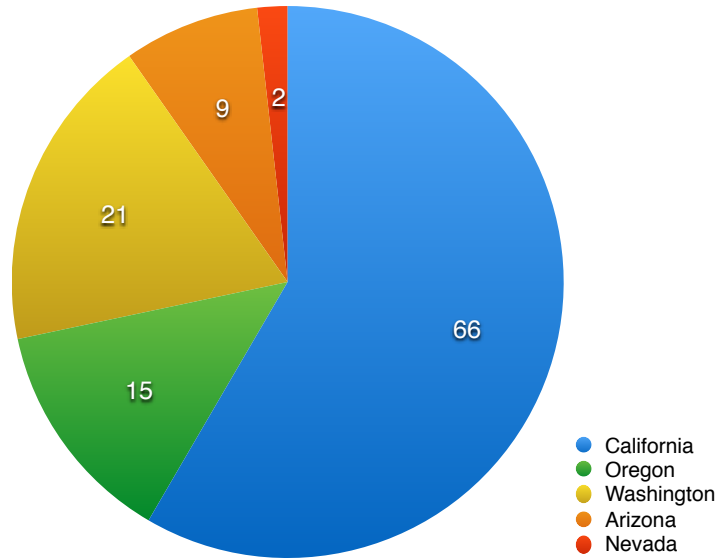

CS Bachelors Degree