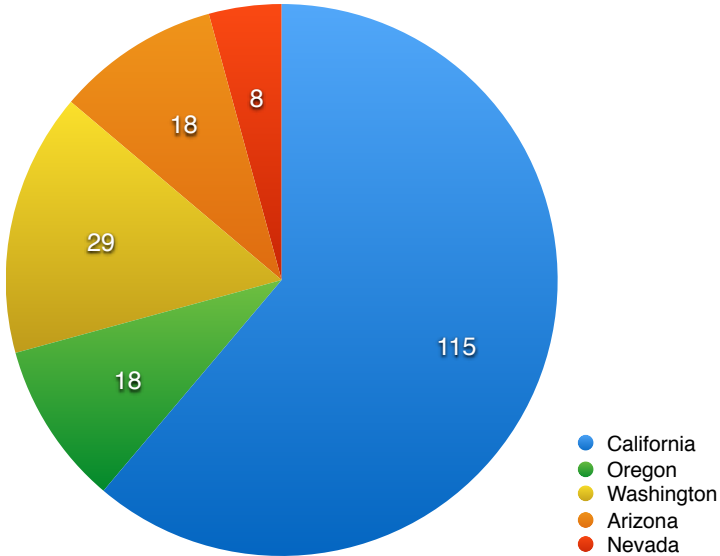

California	Oregon	Washington	Arizona	Nevada
Schools Evaluated	115	18	29	18	8
CS Bachelor	66	15	21	9	2
Game Courses	31	4	4	1	1
Art Courses	18	1	3	2	1

	Schools Evaluated	CS Bachelor	BS CS + Games	BS CS Only	Art Courses
California	115	66	31	35	18
Oregon	18	15	4	11	1
Washington	29	21	4	17	3
Arizona	18	9	1	8	2
Nevada	8	2	1	1	1
Total	188	113	41	72	25

Schools Evaluated